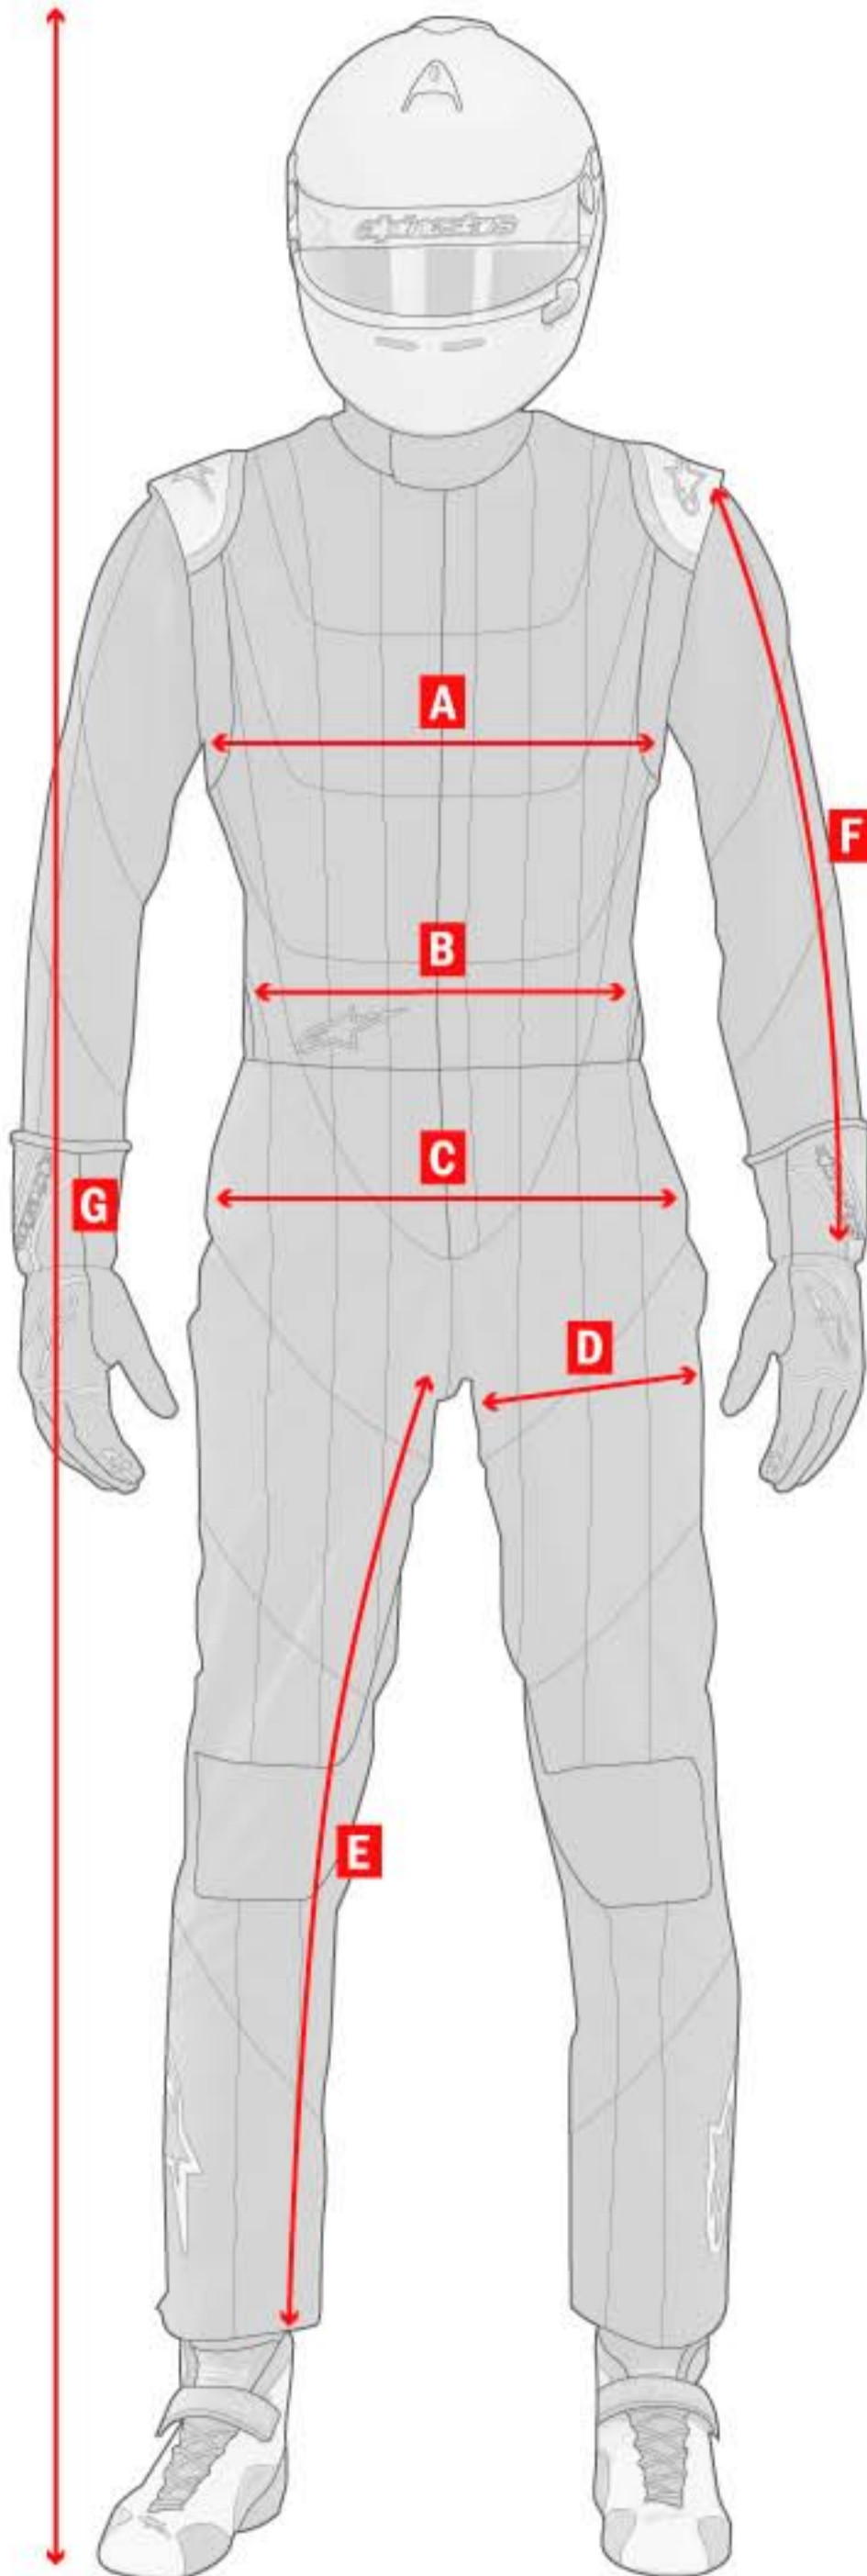

### HOW TO MEASURE

- A Chest:** Measure around the fullest part, under the armpits, keeping the tape horizontal.
- B Waist:** Measure around the natural waist line, in line with the navel, keeping the tape horizontal.
- C Hip:** Measure around the fullest part of your hips, about 20cm below waist line, keeping the tape horizontal.
- D Thigh:** Measure around the thigh just below the crotch, keeping the tape horizontal.
- E Inseam:** Stand against a wall, ask someone else to measure from the crotch to the bottom of your leg.
- F Arm Length:** Measure from shoulder (Humerus) to wrist.
- G Height:** Stand against a wall, ask someone else to measure from the floor to the top of your head, keeping the tape vertical.